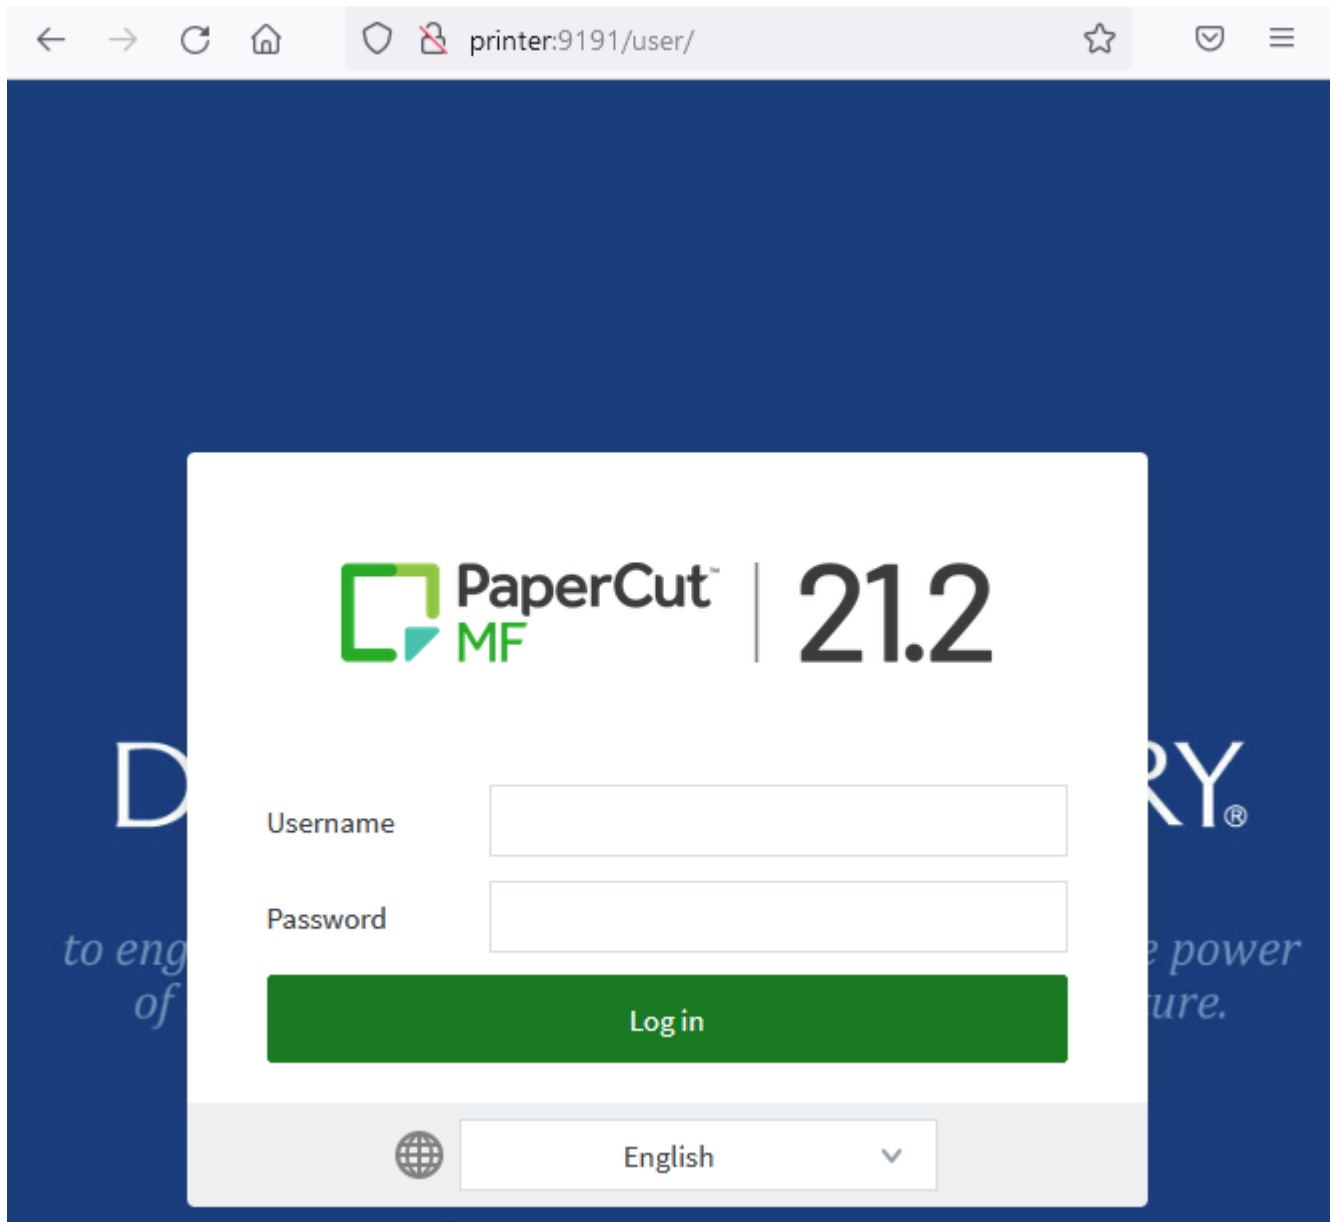

To access your account, go to:

<http://mpaccount.densem.edu>

Again, you can access your account by using the same credentials as MyDenSem, Dmail and Moodle